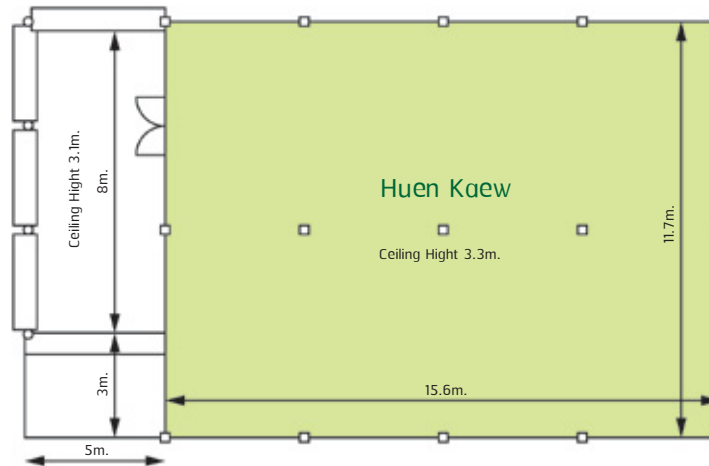

# Tweechol

Length x Width : 11.7x16.2 m

Height : 5.2 m

Square Meter : 240 sqm

Classroom : 130

Theatre : 160

U-shape : 60

Board room : 40

# Huen Patt

Length x Width : 12.2x20 m

Height : 3.3 m

Square Meter : 240 sqm

Classroom : 130

Theatre : 160

U-shape : 60

Board room : 40

# Huen Kaew

Length x Width : 11.7x15.6 m

Height : 3.3 m

Square Meter : 204 sqm

Classroom : 120

Theatre : 140

U-shape : 50

Board room : 40

# Huen Khum

Length x Width : 11.8x15.5 m

Height : 3.4 m

Square Meter : 204 sqm

Classroom : 120

Theatre : 140

U-shape : 50

Board room : 40