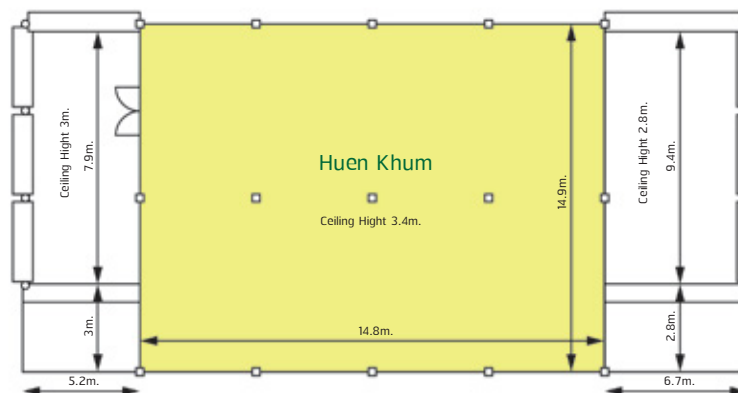

Huen Khum

Length x Width : 11.8x15.5 m

Height : 3.4 m

Square Meter : 204 sqm

Classroom : 120

Theatre : 140

U-shape : 50

Board room : 40

Banquet : 120

Reception : 140