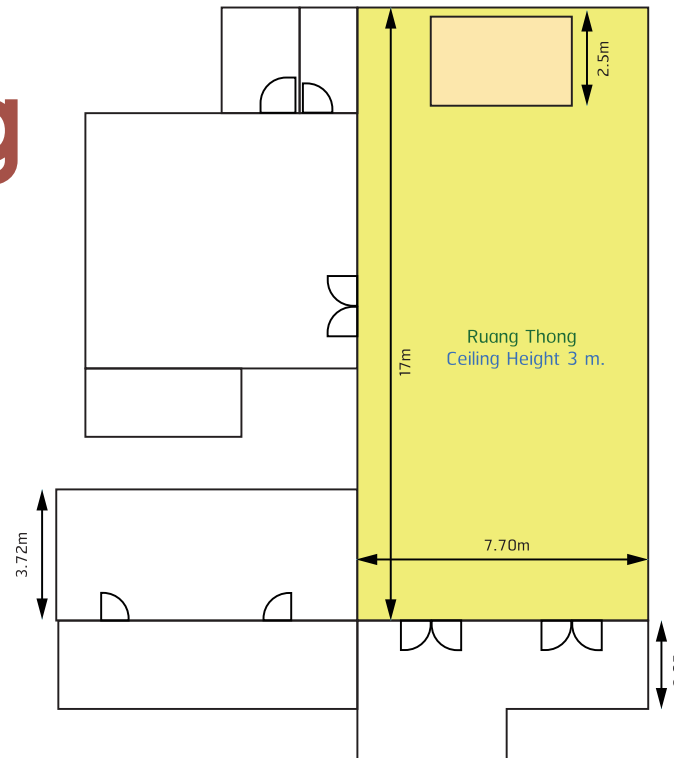

# Sarapee

Length x Width : 8.75x8.75 m

Height : 2.7 m

Square Meter : 78 sqm

Classroom : 36

Theatre : 50

U-shape : 30

Board room : 24

# Dok Kaew

Length x Width : 5.7x11.8 m

Height : 3.2 m

Square Meter : 90 sqm

Classroom : 36

Theatre : 50

U-shape : 40

Board room : 30

# Ruang Thong

Length x Width : 7.7x17 sqm

Height : 3 m

Square Meter : 130 sqm.

Classroom : 50

Theatre : 70

U-shape : 25

Board room : 30

# White Orchid

Length x Width : 8.3x5.6 m

Height : 2.9 m

Square Meter : 78 sqm

Classroom : -

Theatre : -

U-shape : -

Board room : 20