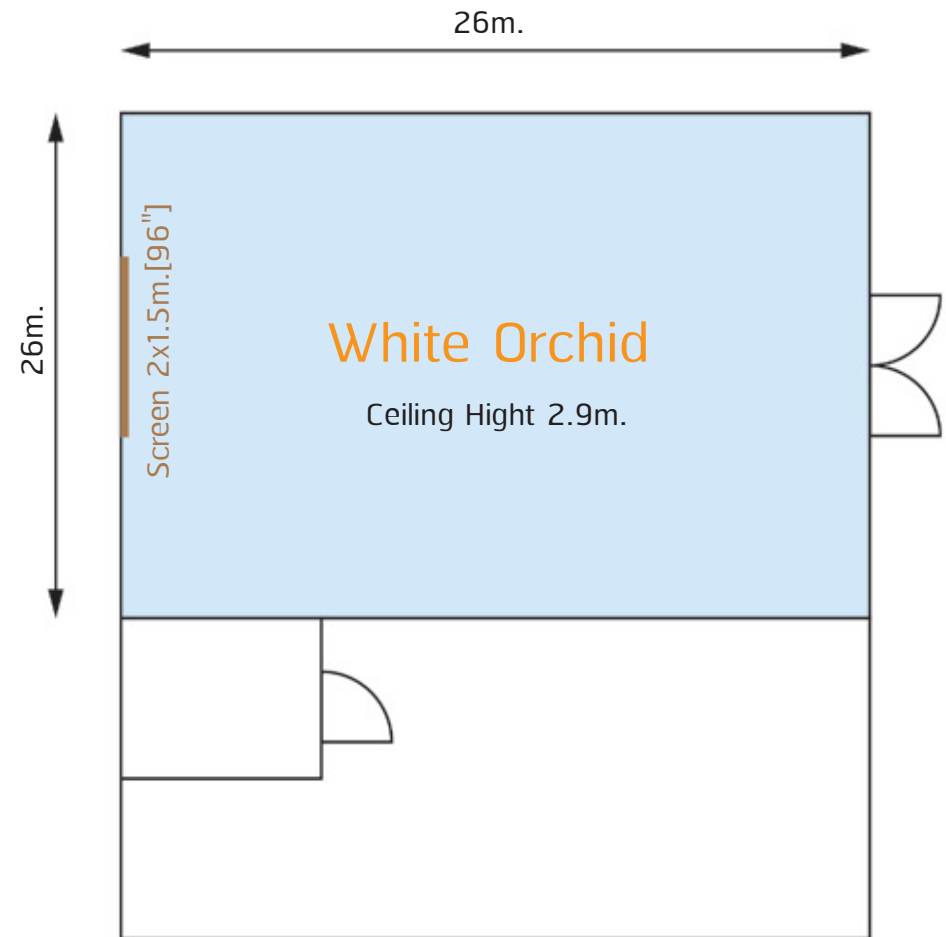

# Dok Kaew

Length x Width : 5.7x11.8 m

Height : 3.2 m

Square Meter : 90 sqm

Classroom : 36

Theatre : 50

U-shape : 40

Board room : 30

# White Orchid

Length x Width : 8.3x5.6 m

Height : 2.9 m

Square Meter : 78 sqm

Classroom : -

Theatre : -

U-shape : -

Board room : 20

# Dahla

Length x Width : 22.30x5.65 sqm

Height : 2.4 m

Square Meter : 126 sqm.

Classroom : 30

Theatre : 50

U-shape : 25

Board room : 20

# Mhuy Na

Length x Width : in 9.35x13.7 m / out 19.6x26 m

Height : in 5 m / out 3.5 m

Square Meter : xx sqm

Classroom : -

Theatre : -

U-shape : -

Board room : -