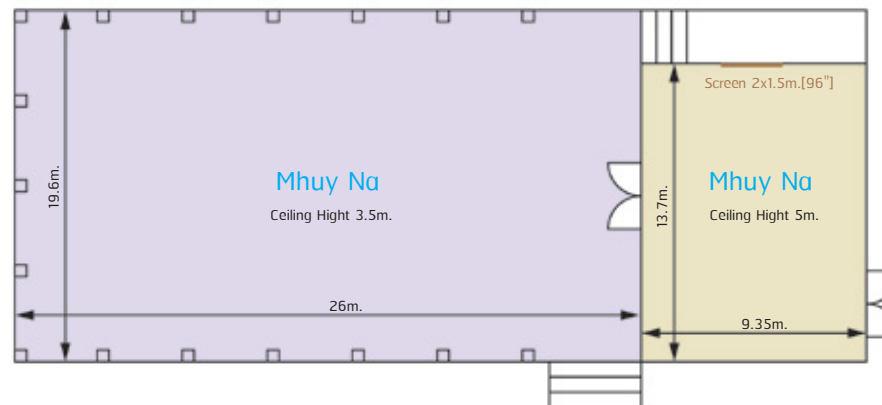

Mhuy Na

Length x Width : in 9.35x13.7 m / out 19.6x26 m

Height : in 5 m / out 3.5 m

Square Meter : xx sqm

Classroom : -

Theatre : -

U-shape : -

Board room : -

Banquet : -

Reception : -