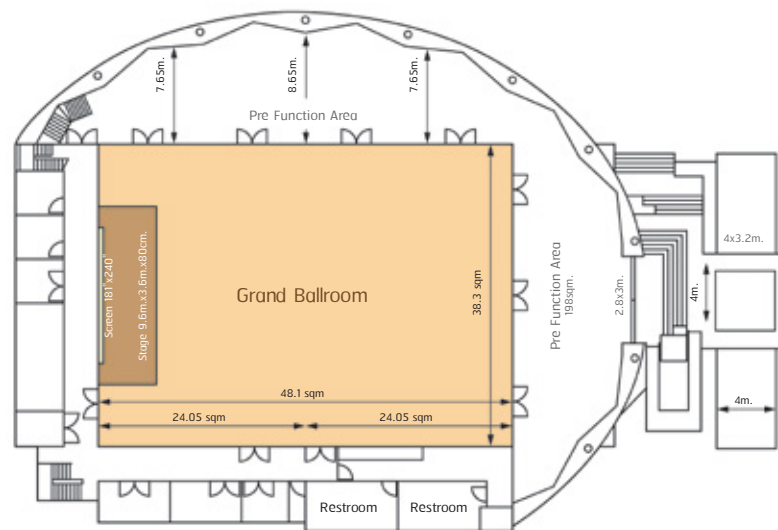

# CONFERENCES AND FUNCTION ROOMS

Room Type	Length x Width	Height	Square Meter	 Classroom	 Theatre	 U-shape	 Board room	 Banquet	 Reception
Grand Ballroom	48.1x38.3m	7m	782 sqm	480	800	180	90	550	700
Hall 1 or 2	24x19.1m	7m	391 sqm	210	300	90	50	240	300
Tweechol	11.7x16.2m	5.2m	240 sqm	130	160	60	40	140	160
Huen Patt	12.2x20m	3.3m	240 sqm	130	160	60	40	140	160
Rajapruek	14.8x14.9m	4.45m	225 sqm	130	160	50	40	140	160
Than Fah	5x9.5m	2.9m	68 sqm	36	50	30	24	-	-
Karaket	4.75x9.9m	3.1m	47 sqm	25	30	20	24	-	-
Chankapor	4.75x9.55m	3.05m	46 sqm	25	30	20	24	-	-
Huen Kaew	11.7x15.6m	3.3m	204 sqm	120	140	50	40	120	140
Huen Khum	11.8x15.5m	3.4m	204 sqm	120	140	50	40	120	140
Sarapee	8.75x8.75m	2.7m	78 sqm	36	50	30	24	-	-
Dok Kaew	5.7x11.8m	3.2m	90 sqm	36	50	40	30	50	70
White Orchid	8.3x5.6m	2.9m	78 sqm	-	-	-	20	-	-
Hor Kum Twee	20x32m	11m	560 sqm	300	450	100	90	400	600
Dahla	22.30x5.65m	2.4m	126 sqm	30	50	25	20	50	70
Ruang Thong	7.7x17m	2.4m	130 sqm	50	70	25	30	50	70

# CONVENTION HALL

WITH THE TOTAL CAPACITY OF 3,672 SQM : 2 GRAND BALLROOM  
(CEILING HIGH 6.5 AND 10 METRES HIGH) AND 17 MEETING ROOMS

# GRAND BALLROOM

Length x Width : 48.1x38.3 sqm

Height : 7 m

Square Meter : 782 sqm

Classroom : 480

Theatre : 800

U-shape : 180

Board room : 90

# Hall 1 or Hall 2

Length x Width : 24x19.1 sqm

Height : 7 m

Square Meter : 391 sqm

Classroom : 210

Theatre : 300

U-shape : 90

Board room : 50