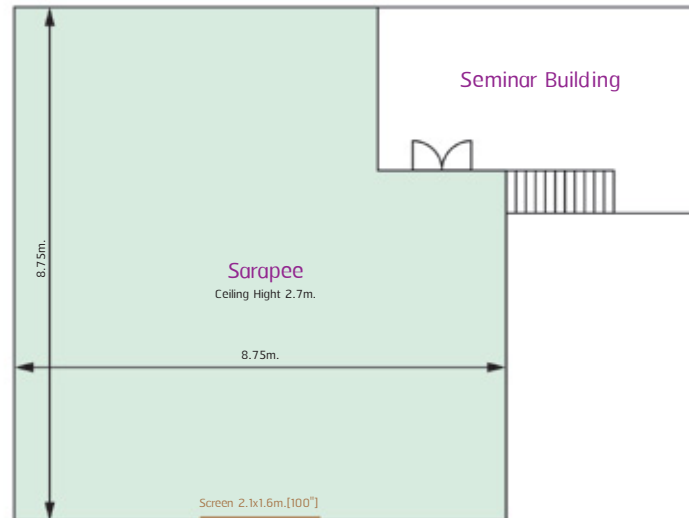

Sarapee

Length x Width : 8.75x8.75 m

Height : 2.7 m

Square Meter : 78 sqm

Classroom : 36

Theatre : 50

U-shape : 30

Board room : 24

Banquet : -

Reception : -