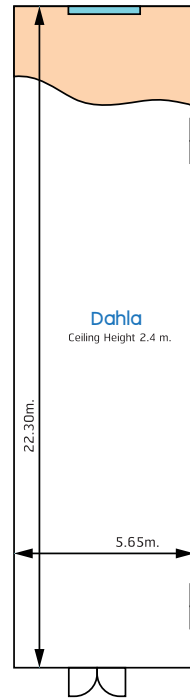

# Than Fah

Length x Width : 5x9.5 m

Height : 2.9 m

Square Meter : 68 sqm

Classroom : 36

Theatre : 50

U-shape : 30

Board room : 24

# White Orchid

Length x Width : 8.3x5.6 m

Height : 2.9 m

Square Meter : 78 sqm

Classroom : -

Theatre : -

U-shape : -

Board room : 20

# Dahla

Length x Width : 22.30x5.65 sqm

Height : 2.4 m

Square Meter : 126 sqm.

Classroom : 30

Theatre : 50

U-shape : 25

Board room : 20

# Mhuy Na

Length x Width : in 9.35x13.7 m / out 19.6x26 m

Height : in 5 m / out 3.5 m

Square Meter : xx sqm

Classroom : -

Theatre : -

U-shape : -

Board room : -