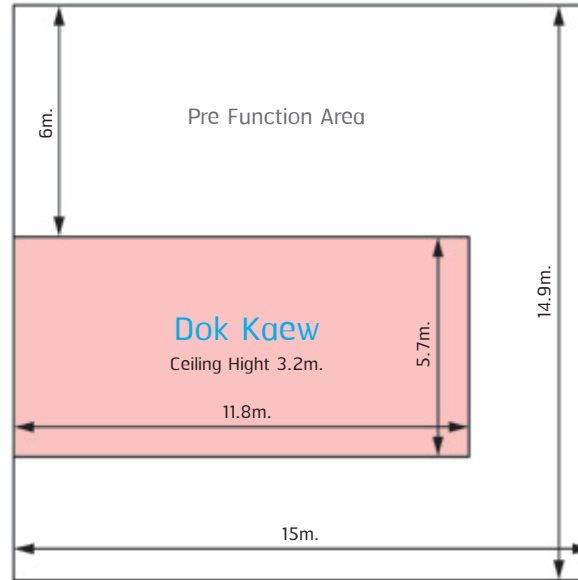

Dok Kaew

Length x Width : 5.7x11.8 m

Height : 3.2 m

Square Meter : 90 sqm

Classroom : 36

Theatre : 50

U-shape : 40

Board room : 30

Banquet : 50

Reception : 70