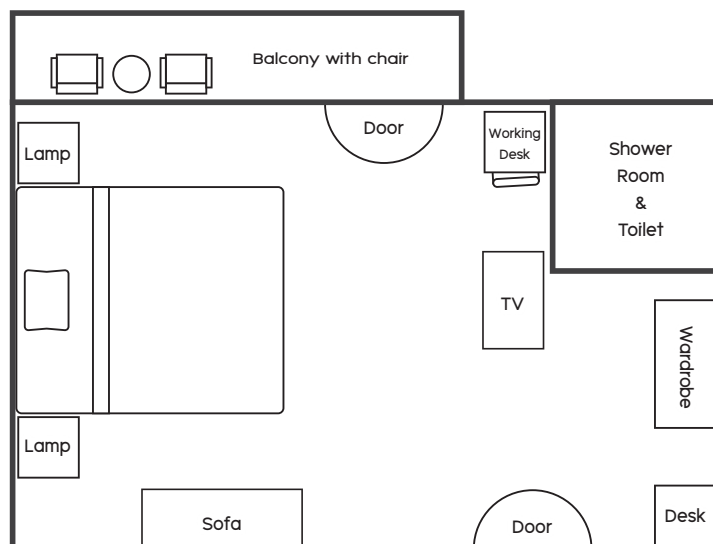

Horizon Village & Resort Room Factsheet

Standard Lake View

40 Standard rooms are modern loft style. There is no bathtub included.

30 sqm.

Standard Garden View

50 Standard rooms are Coronial style and there is no bathtub included.

30 sqm.

Superior

48 Superior rooms are stylized with modern Northern Thai décor and overlook one of our picturesque lakes and there is no bathtub included.

40 sqm.

Deluxe

32 Deluxe rooms are Contemporary Thai style. There is no bathtub included.

40 sqm.

Deluxe Villa

5 Villas are Lanna contemporary style, Our Deluxe Villas each have 3 separate rooms, every room has its own bathroom, complete with a bathtub. These Deluxe Villas are located near to Lobby 2.

40 sqm.

Deluxe Premier

20 Deluxe Premier rooms are stylized with Lanna Northern Thai décor. There is no bathtub included. These Deluxe Premier Rooms are located near to Lobby 1 and private zone.

40 sqm.

Luxury Deluxe