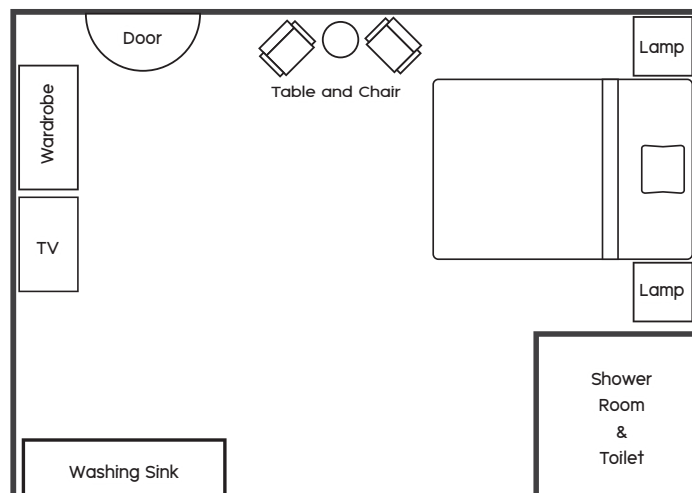

Horizon Village & Resort Room Factsheet

Standard Lake View

40 Standard rooms are modern loft style. There is no bathtub included.

30 sqm.

Standard Garden View

50 Standard rooms are Coronial style and there is no bathtub included.

30 sqm.

Superior

48 Superior rooms are stylized with modern Northern Thai décor and overlook one of our picturesque lakes and there is no bathtub included.

40 sqm.

Deluxe

32 Deluxe rooms are Contemporary Thai style. There is no bathtub included.

40 sqm.

Deluxe Villa

5 Villas are Lanna contemporary style, Our Deluxe Villas each have 3 separate rooms, every room has its own bathroom, complete with a bathtub. These Deluxe Villas are located near to Lobby 2.

40 sqm.

Deluxe Premier

20 Deluxe Premier rooms are stylized with Lanna Northern Thai décor. There is no bathtub included. These Deluxe Premier Rooms are located near to Lobby 1 and private zone.

40 sqm.

Luxury Deluxe