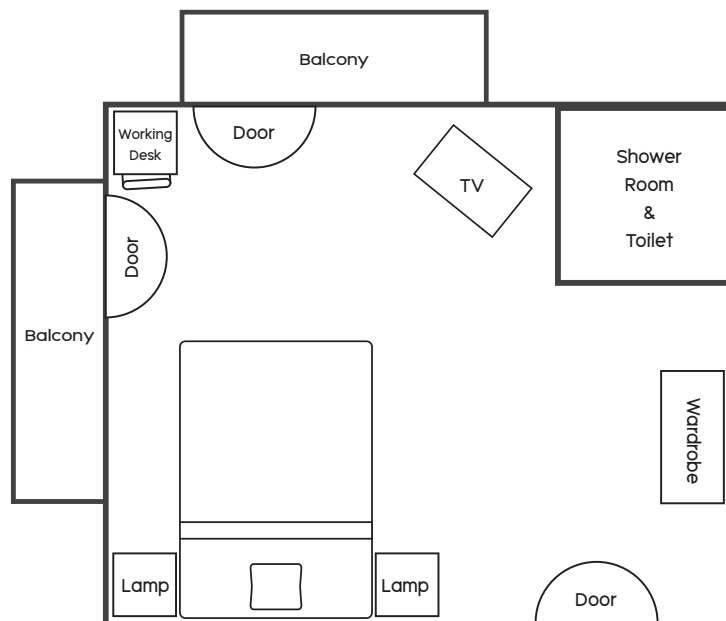

Horizon Village & Resort Room Factsheet

Standard Lake View

40 Standard rooms are modern loft style. There is no bathtub included.

30 sqm.

Standard Garden View

50 Standard rooms are Coronial style and there is no bathtub included.

30 sqm.

Superior

48 Superior rooms are stylized with modern Northern Thai décor and overlook one of our picturesque lakes and there is no bathtub included.

40 sqm.

Deluxe

32 Deluxe rooms are Contemporary Thai style. There is no bathtub included.

40 sqm.

Deluxe Villa

5 Villas are Lanna contemporary style, Our Deluxe Villas each have 3 separate rooms, every room has its own bathroom, complete with a bathtub. These Deluxe Villas are located near to Lobby 2.

40 sqm.

Deluxe Premier

20 Deluxe Premier rooms are stylized with Lanna Northern Thai décor. There is no bathtub included. These Deluxe Premier Rooms are located near to Lobby 1 and private zone.

40 sqm.

Luxury Deluxe