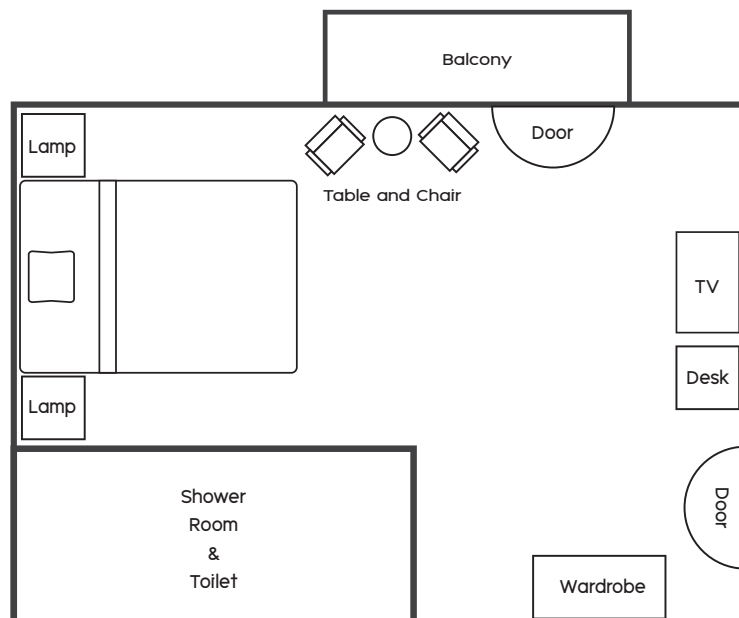

40 sqm.

Deluxe Villa

5 Villas are Lanna contemporary style, Our Deluxe Villas each have 3 separate rooms, every room has its own bathroom, complete with a bathtub. These Deluxe Villas are located near to Lobby 2.

40 sqm.

Deluxe Premier

20 Deluxe Premier rooms are stylized with Lanna Northern Thai décor. There is no bathtub included. These Deluxe Premier Rooms are located near to Lobby 1 and private zone.

40 sqm.

Luxury Deluxe

32 Luxury Deluxes rooms are the rooms where you can experience the mixture of the luxury in Northern Colonial style together with some modern touch up. Not just the room but the guests can enjoy the benefit of their swimming pool in the Luxury Deluxe private zone and a working space next to the pool.

45 sqm.

Suite

9 Suite rooms are elaborately furnished with traditional Thai décor including signature teak furniture. They have their own waterside balcony and an immense 60 square meter floor space for our guest's complete fulfillment and delight.