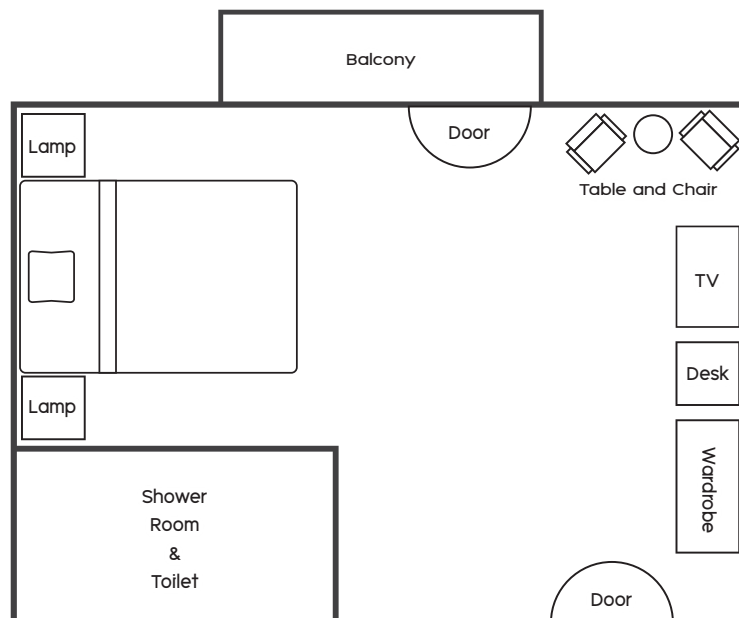

Horizon Village & Resort Room Factsheet

Standard Lake View

40 Standard rooms are modern loft style. There is no bathtub included.

30 sqm.

Standard Garden View

50 Standard rooms are Coronial style and there is no bathtub included.

30 sqm.

Superior

48 Superior rooms are stylized with modern Northern Thai décor and overlook one of our picturesque lakes and there is no bathtub included.

40 sqm.

Deluxe

32 Deluxe rooms are Contemporary Thai style. There is no bathtub included.

40 sqm.

Deluxe Villa

5 Villas are Lanna contemporary style, Our Deluxe Villas each have 3 separate rooms, every room has its own bathroom, complete with a bathtub. These Deluxe Villas are located near to Lobby 2.

40 sqm.

Deluxe Premier

20 Deluxe Premier rooms are stylized with Lanna Northern Thai décor. There is no bathtub included. These Deluxe Premier Rooms are located near to Lobby 1 and private zone.

40 sqm.

Luxury Deluxe