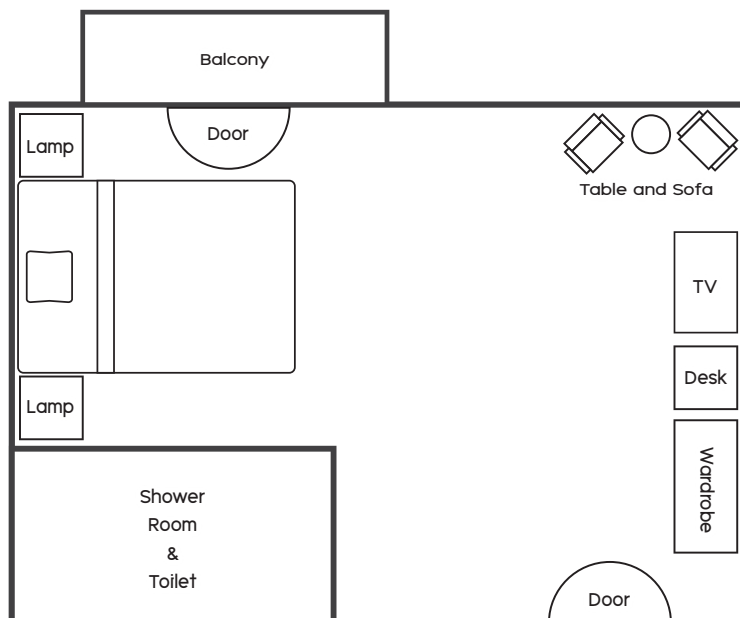

40 sqm.

Deluxe Villa

5 Villas are Lanna contemporary style, Our Deluxe Villas each have 3 separate rooms, every room has its own bathroom, complete with a bathtub. These Deluxe Villas are located near to Lobby 2.

40 sqm.

Deluxe Premier

20 Deluxe Premier rooms are stylized with Lanna Northern Thai décor. There is no bathtub included. These Deluxe Premier Rooms are located near to Lobby 1 and private zone.

40 sqm.

Luxury Deluxe

32 Luxury Deluxes rooms are the rooms where you can experience the mixture of the luxury in Northern Colonial style together with some modern touch up. Not just the room but the guests can enjoy the benefit of their swimming pool in the Luxury Deluxe private zone and a working space next to the pool.

45 sqm.

Suite

9 Suite rooms are elaborately furnished with traditional Thai décor including signature teak furniture. They have their own waterside balcony and an immense 60 square meter floor space for our guest's complete fulfillment and delight.