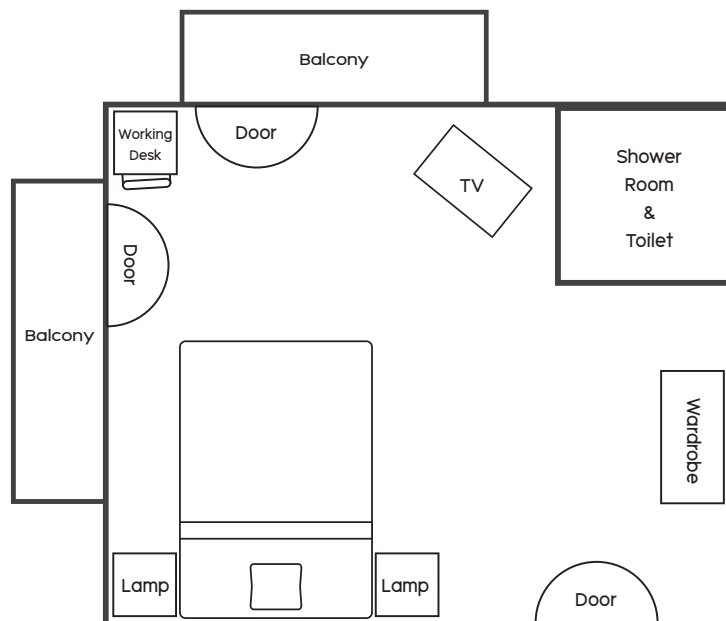

Horizon Village & Resort Room Factsheet

Standard Lake View

40 Standard rooms are modern loft style. There is no bathtub included.

30 sqm.

Standard Garden View

50 Standard rooms are Coronial style and there is no bathtub included.

30 sqm.

Superior

48 Superior rooms are stylized with modern Northern Thai décor and overlook one of our picturesque lakes and there is no bathtub included.

40 sqm.

Deluxe

32 Deluxe rooms are Contemporary Thai style. There is no bathtub included.

40 sqm.

Deluxe Villa

5 Villas are Lanna contemporary style, Our Deluxe Villas each have 3 separate rooms, every room has its own bathroom, complete with a bathtub. These Deluxe Villas are located near to Lobby 2.

40 sqm.

Deluxe Premier

20 Deluxe Premier rooms are stylized with Lanna Northern Thai décor. There is no bathtub included. These Deluxe Premier Rooms are located near to Lobby 1 and private zone.

40 sqm.

Luxury Deluxe