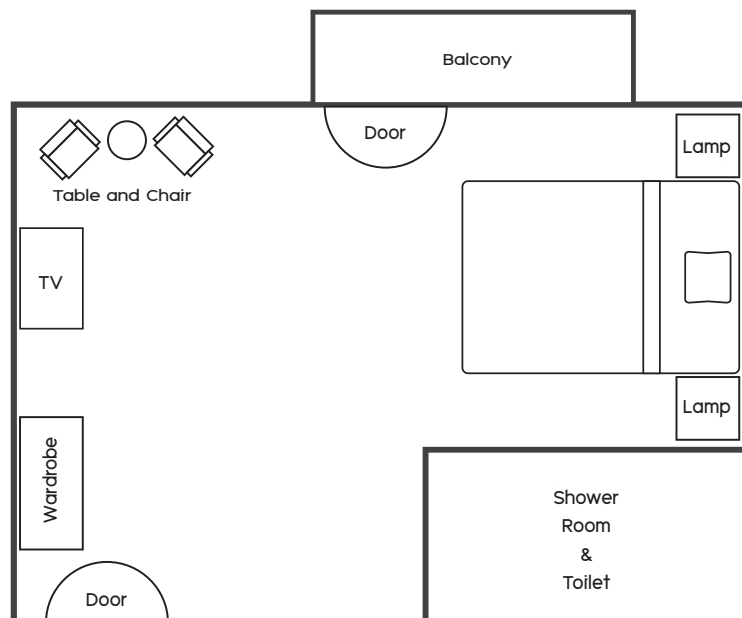

Horizon Village & Resort Room Factsheet

Standard Lake View

40 Standard rooms are modern loft style. There is no bathtub included.

30 sqm.

Standard Garden View

50 Standard rooms are Coronial style and there is no bathtub included.

30 sqm.

Superior

48 Superior rooms are stylized with modern Northern Thai décor and overlook one of our picturesque lakes and there is no bathtub included.

40 sqm.

Deluxe

32 Deluxe rooms are Contemporary Thai style. There is no bathtub included.

40 sqm.

Deluxe Villa

5 Villas are Lanna contemporary style, Our Deluxe Villas each have 3 separate rooms, every room has its own bathroom, complete with a bathtub. These Deluxe Villas are located near to Lobby 2.

40 sqm.

Deluxe Premier

20 Deluxe Premier rooms are stylized with Lanna Northern Thai décor. There is no bathtub included. These Deluxe Premier Rooms are located near to Lobby 1 and private zone.

40 sqm.

Luxury Deluxe