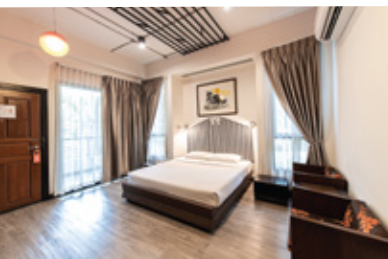

Horizon Village & Resort Room Factsheet

Standard Lake View

40 Standard rooms are modern loft style. There is no bathtub included.

30 sqm.

Standard Garden View

50 Standard rooms are Coronial style and there is no bathtub included.

30 sqm.

Superior

48 Superior rooms are stylized with modern Northern Thai décor and overlook one of our picturesque lakes and there is no bathtub included.

40 sqm.

Deluxe

32 Deluxe rooms are Contemporary Thai style. There is no bathtub included.

40 sqm.

Deluxe Villa

5 Villas are Lanna contemporary style, Our Deluxe Villas each have 3 separate rooms, every room has its own bathroom, complete with a bathtub. These Deluxe Villas are located near to Lobby 2.

40 sqm.

Deluxe Premier

20 Deluxe Premier rooms are stylized with Lanna Northern Thai décor. There is no bathtub included. These Deluxe Premier Rooms are located near to Lobby 1 and private zone.

40 sqm.

Luxury Deluxe